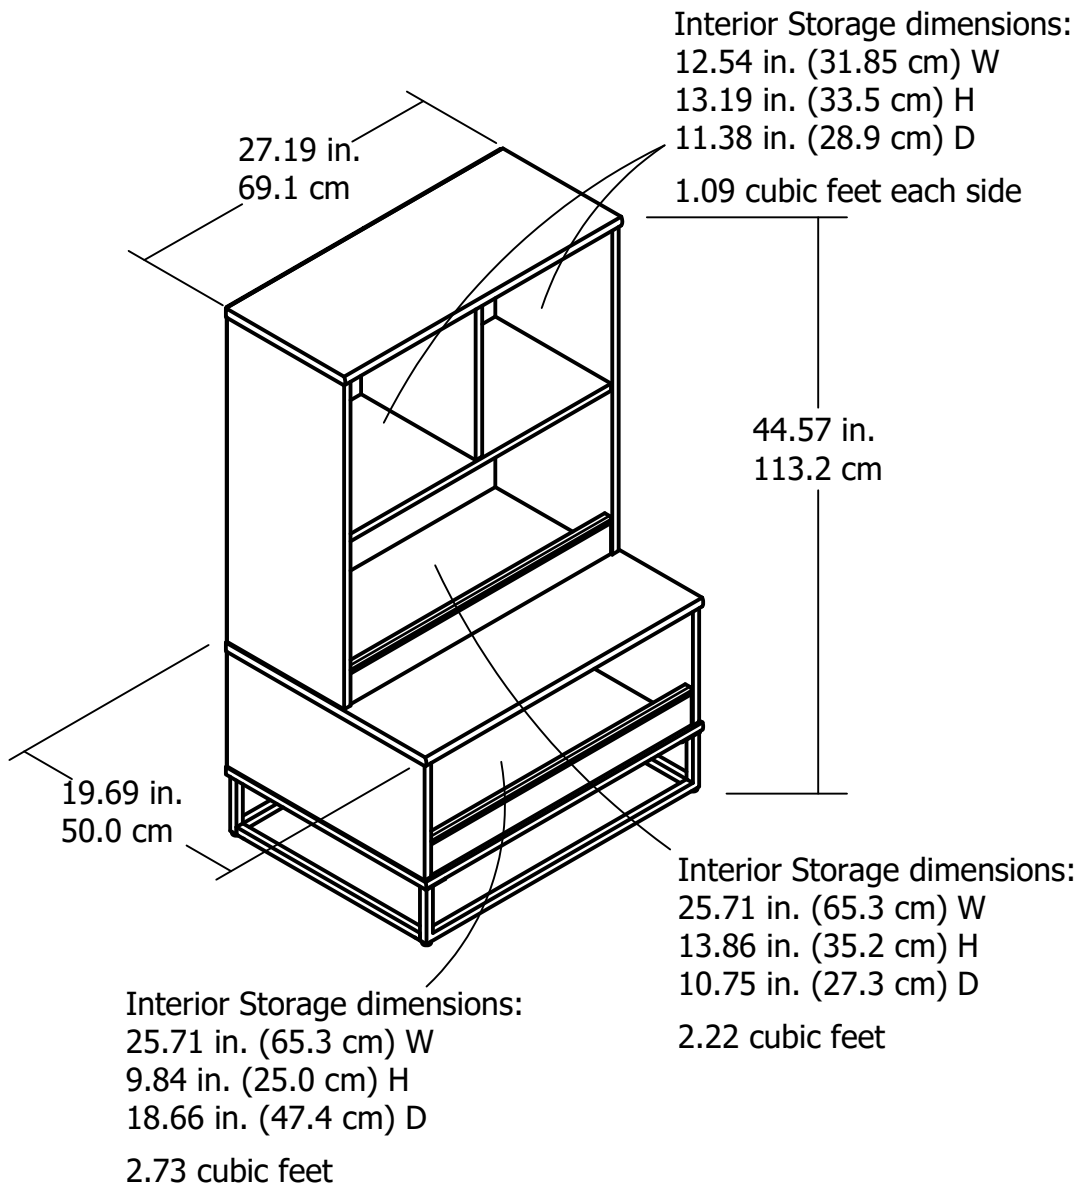

**8029**

Wood Breakdown: 90%  
Total storage: 7.13 cubic feet

Overall Product Size:  
27.19"W x 19.69"D x 44.57"H  
69.1cm W x 50.0cm D x 113.2cm H